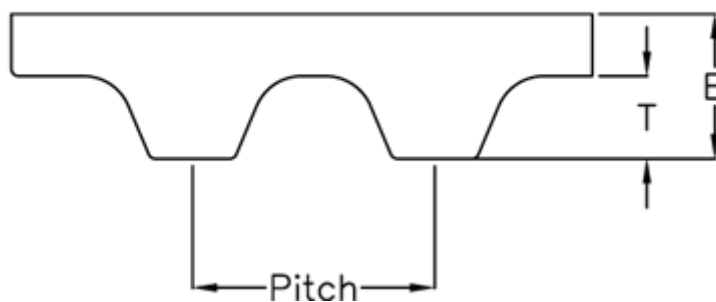

Article number: 602776210125

Description: Gates Timing Belt Synchropower PU 12 T2.5 120

Measures

Height B mm	= 1.3
Height T mm	= 0.7
Length	= 120
Number of teeth	= 48
Pitch	= 2.5
Type	= PU 12 T2,5 120
Width	= 12